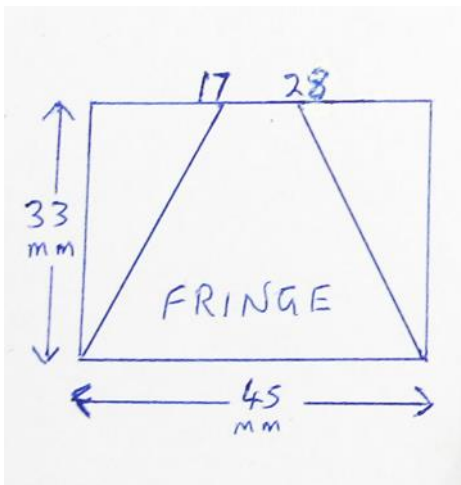

# Templates for Kokeshi Maiko Doll

By Maureen Tohill – St. Ives (Cambs.) Branch

For the skills file article featured in June 2021 (Vol.40 / No.3) edition of British Sugarcraft News (page 17).

Vertical  
Measurements

Doll's RIGHT  
SLEEVE

Horizontal  
Measurements

Doll's LEFT  
SLEEVE

The British Sugarcraft Guild ♥ Sharing our love of sugarcraft since 1981

[www.bsguk.org](http://www.bsguk.org)

Copyright © 2021 The British Sugarcraft Guild. All rights reserved.