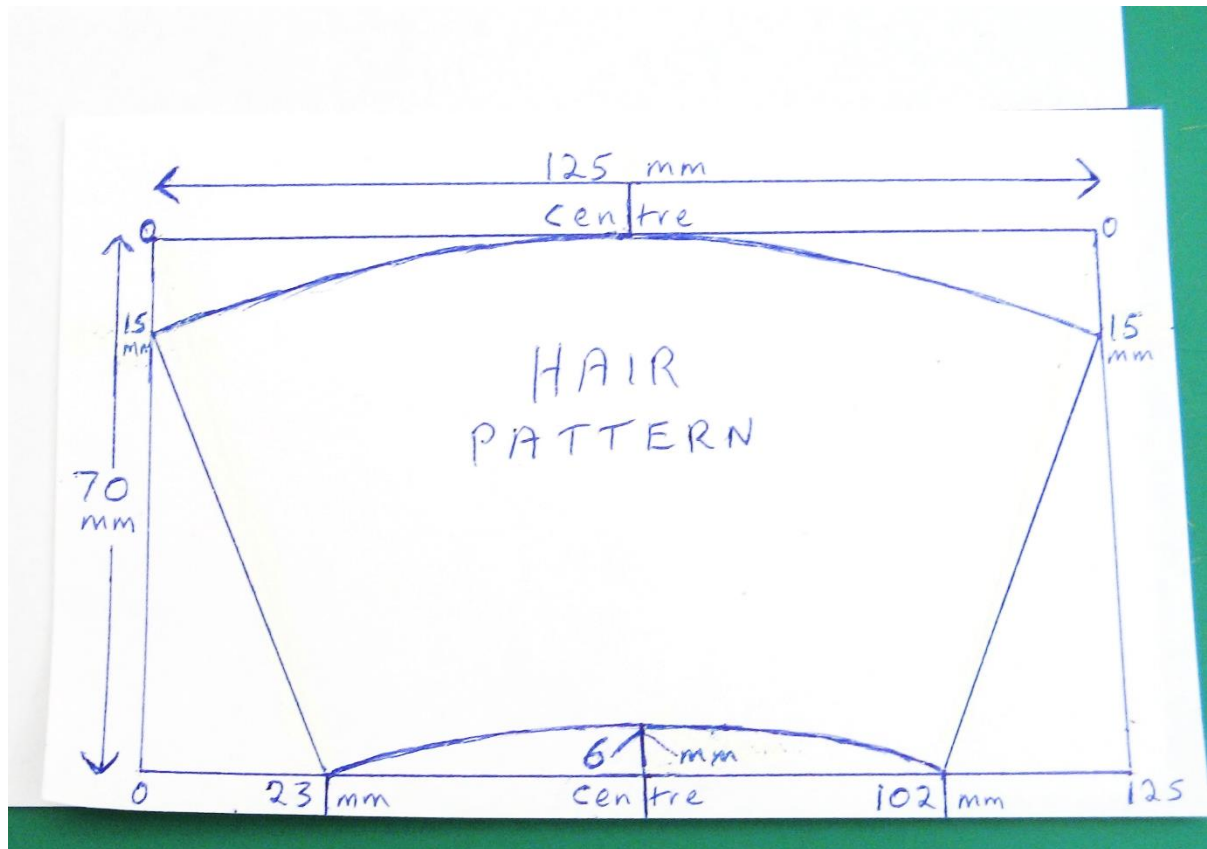

# Templates for Kokeshi Maiko Doll

By Maureen Tohill – St. Ives (Cambs.) Branch

For the skills file article featured in June 2021 (Vol.40 / No.3) edition of British Sugarcraft News (page 17).

Vertical  
Measurements

Doll's RIGHT  
SLEEVE

Horizontal  
Measurements

Doll's LEFT  
SLEEVE

The British Sugarcraft Guild ♥ Sharing our love of sugarcraft since 1981

[www.bsguk.org](http://www.bsguk.org)

Copyright © 2021 The British Sugarcraft Guild. All rights reserved.