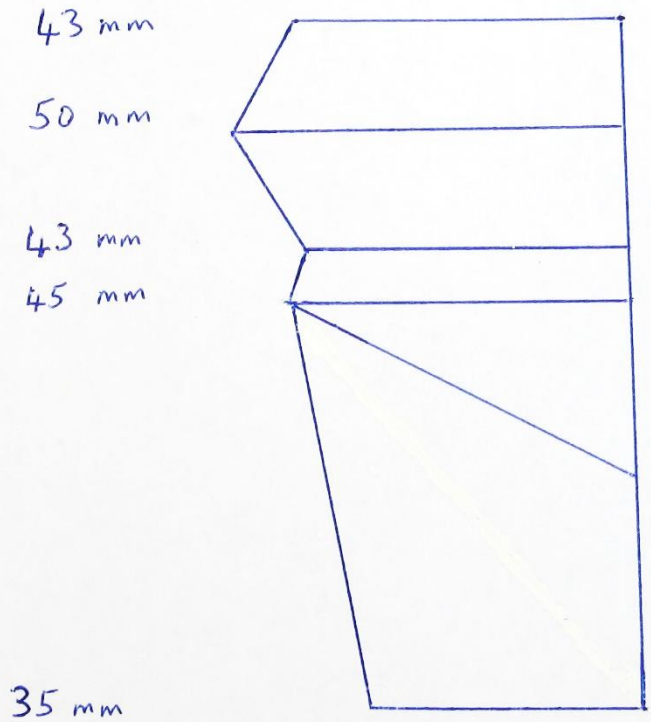

# Templates for Kokeshi Maiko Doll

By Maureen Tohill – St. Ives (Cambs.) Branch

For the skills file article featured in June 2021 (Vol.40 / No.3) edition of British Sugarcraft News (page 17).

Vertical  
Measurements

Doll's RIGHT  
SLEEVE

Horizontal  
Measurements

Doll's LEFT  
SLEEVE

The British Sugarcraft Guild ♥ Sharing our love of sugarcraft since 1981

[www.bsguk.org](http://www.bsguk.org)

Copyright © 2021 The British Sugarcraft Guild. All rights reserved.