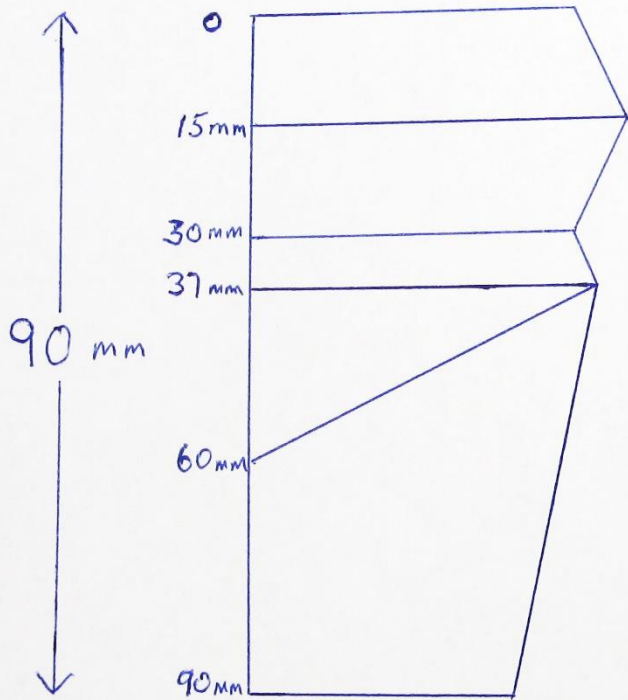

# Templates for Kokeshi Maiko Doll

By Maureen Tohill – St. Ives (Cambs.) Branch

For the skills file article featured in June 2021 (Vol.40 / No.3) edition of British Sugarcraft News (page 17).

Vertical  
Measurements

Doll's RIGHT  
SLEEVE

Horizontal  
Measurements

Doll's LEFT  
SLEEVE

The British Sugarcraft Guild ♥ Sharing our love of sugarcraft since 1981

[www.bsguk.org](http://www.bsguk.org)

Copyright © 2021 The British Sugarcraft Guild. All rights reserved.